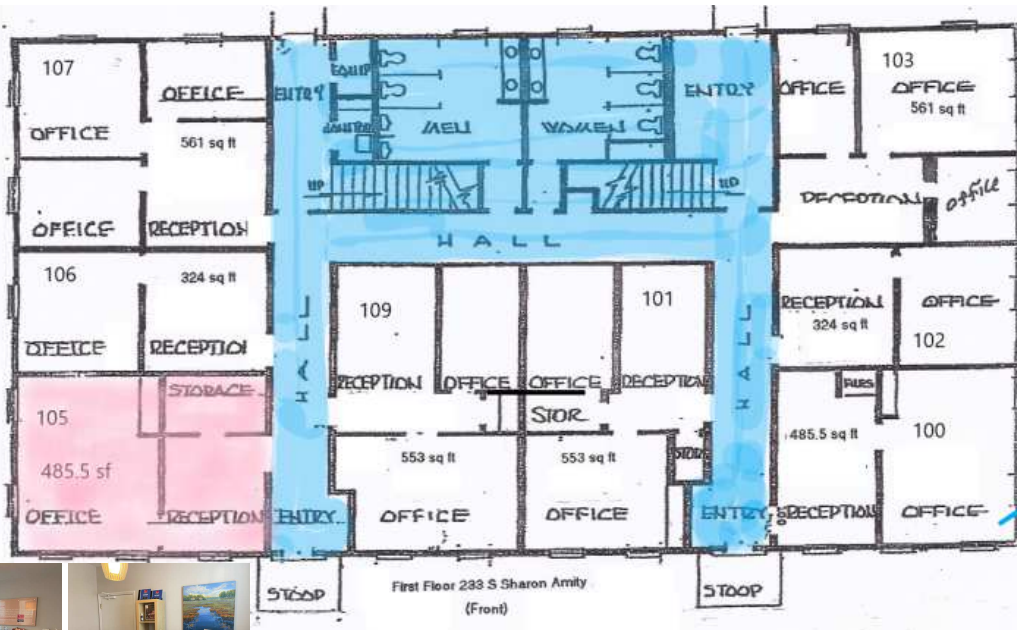

Spaces in orange and pink are available.