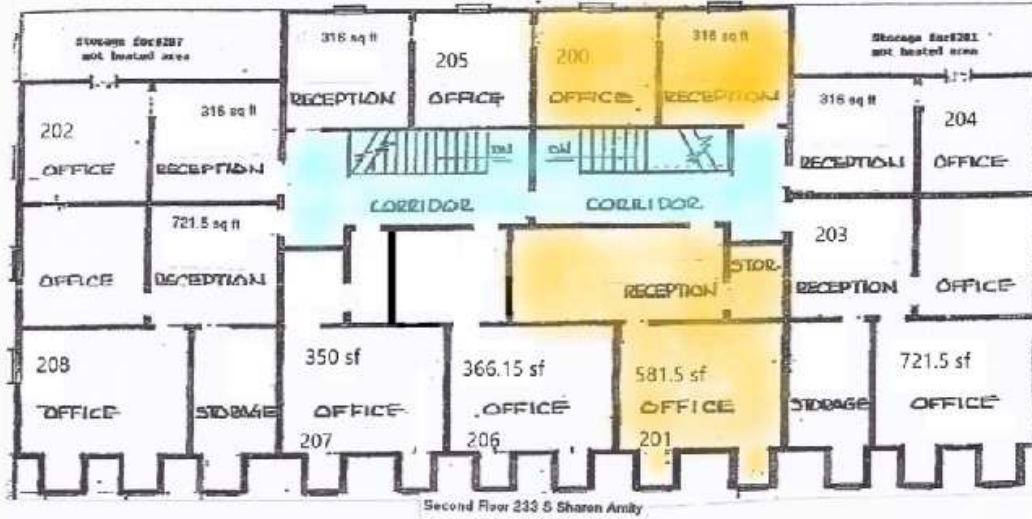

Spaces in orange and pink are available.